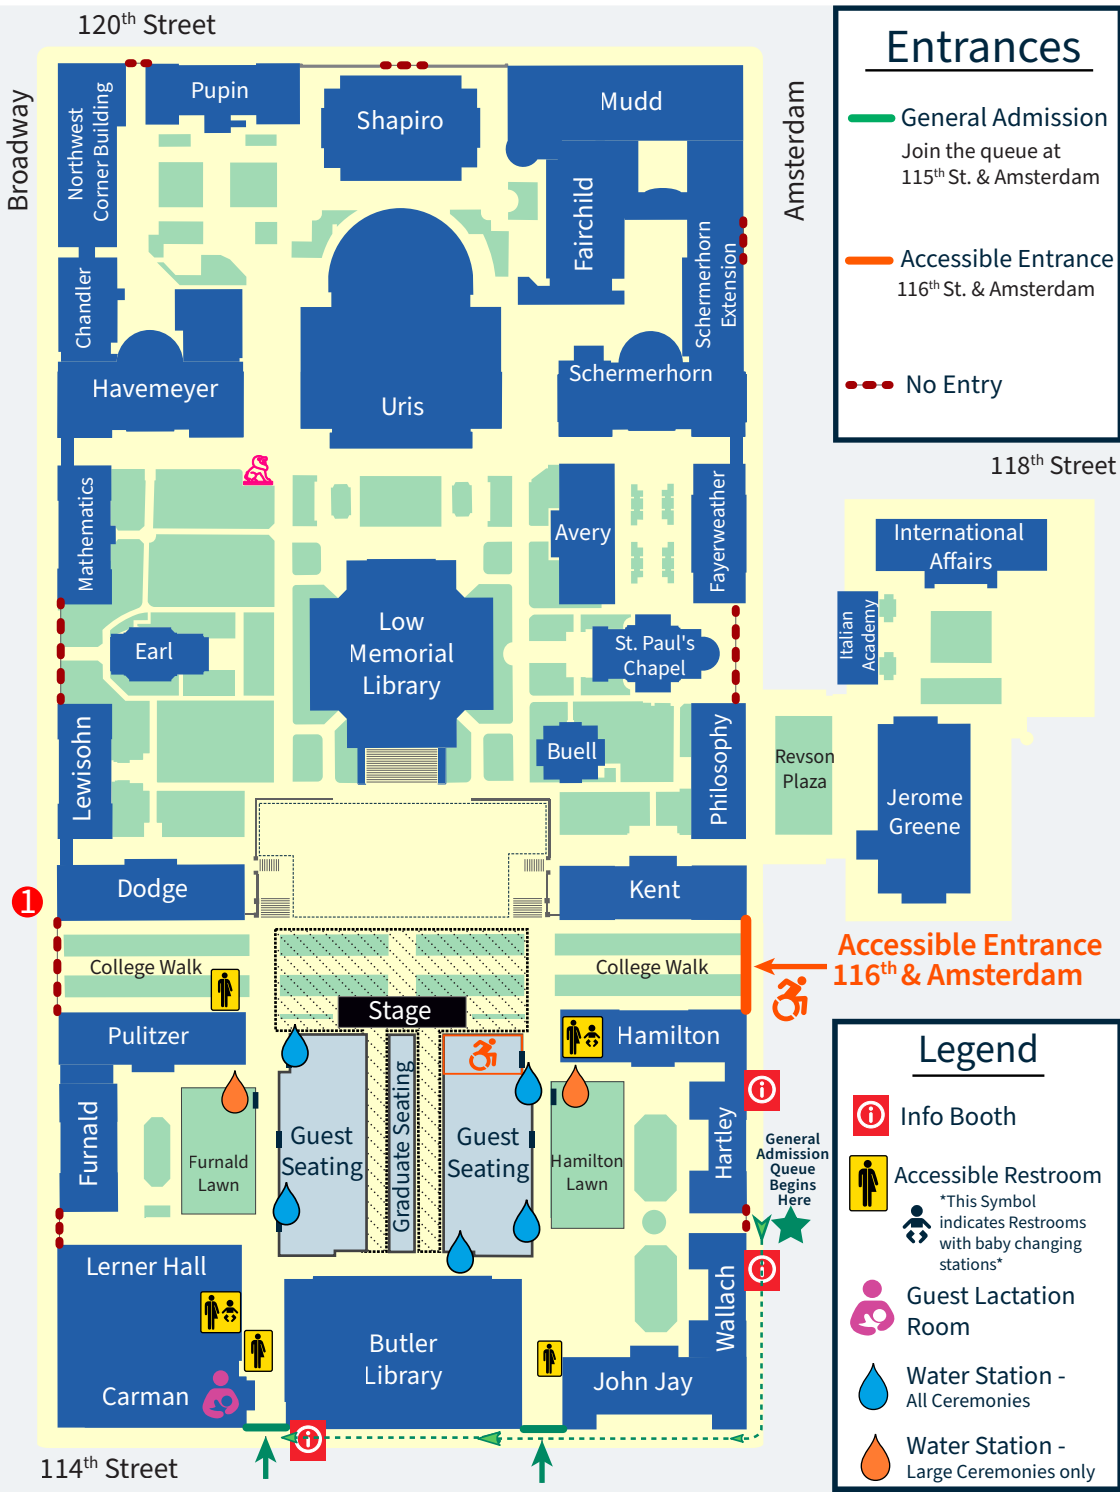

# GUEST MAP

SUNDAY, MAY 18 - TUESDAY MAY 20

## Entrances

-  General Admission  
Join the queue at 115<sup>th</sup> St. & Amsterdam
-  Accessible Entrance  
116<sup>th</sup> St. & Amsterdam
-  No Entry

**Accessible Entrance  
116<sup>th</sup> & Amsterdam**

## Legend

-  Info Booth
-  Accessible Restroom  
\*This Symbol indicates Restrooms with baby changing stations\*
-  Guest Lactation Room
-  Water Station - All Ceremonies
-  Water Station - Large Ceremonies only

Revson Plaza

Jerome Greene

Dodge

Kent

College Walk

Stage

College Walk

Pulitzer