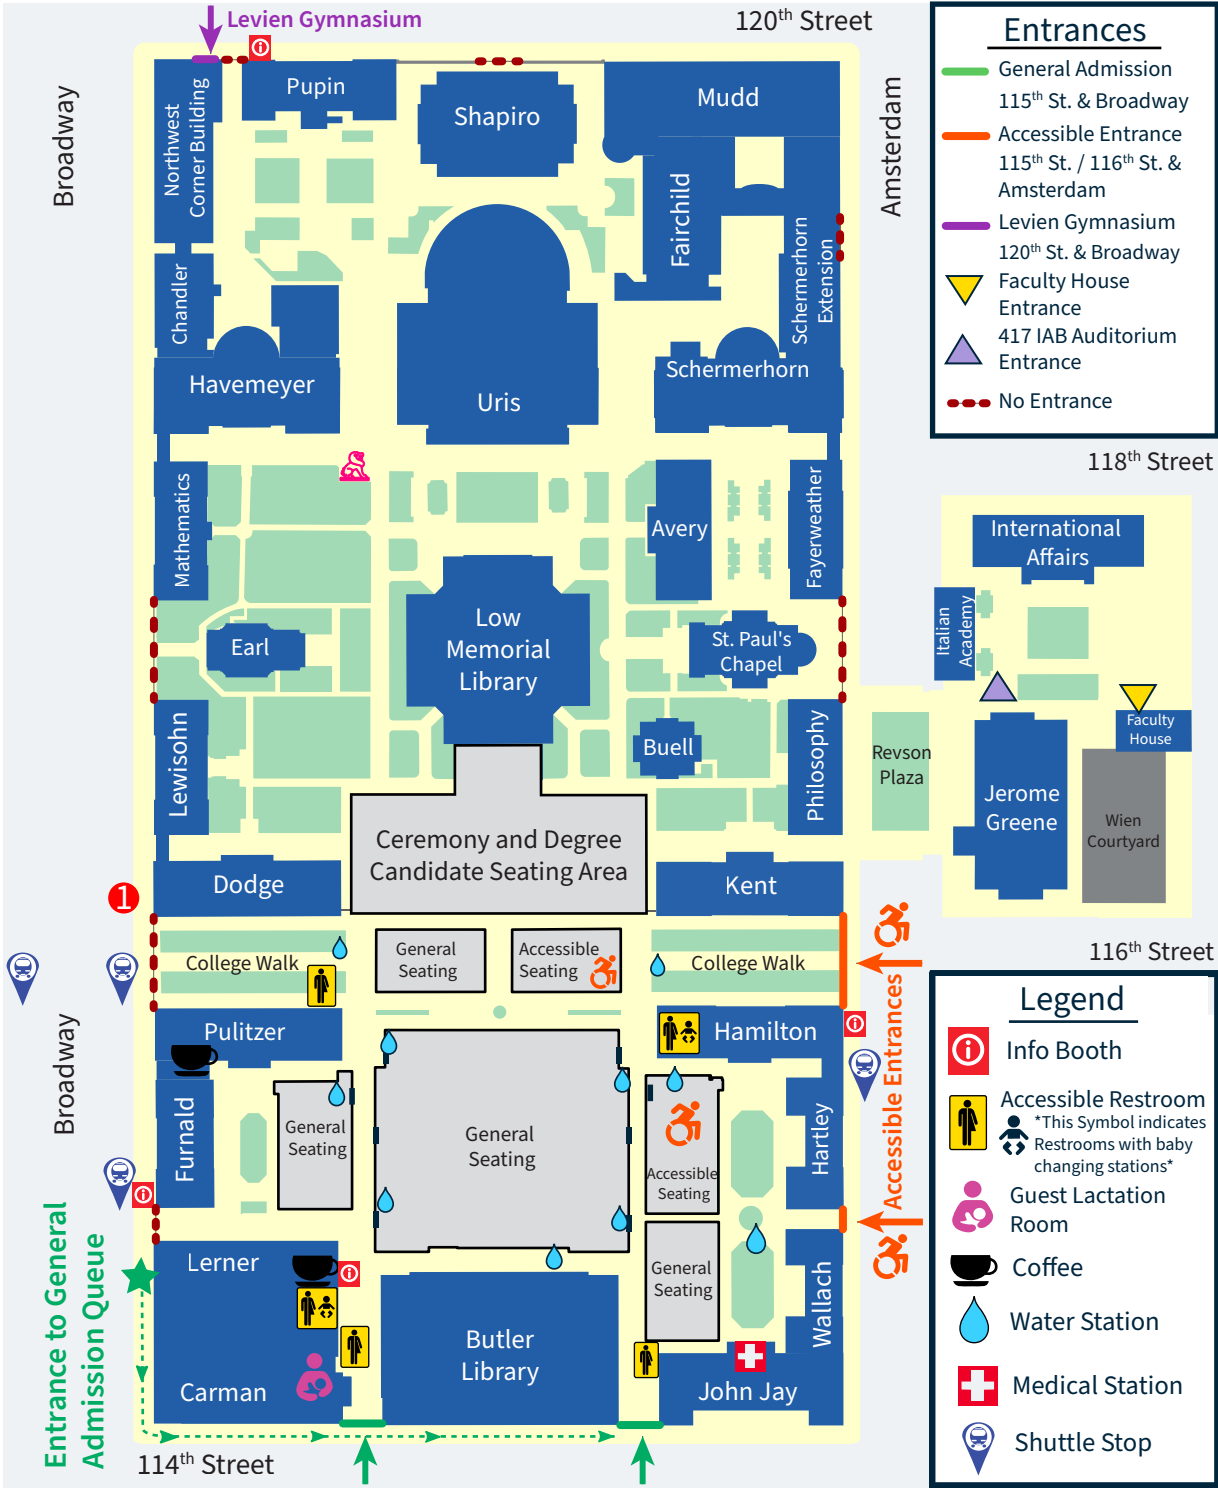

GUEST MAP

WEDNESDAY, MAY 21, 2025

2025

COLUMBIA UNIVERSITY
COMMENCEMENT

Entrances

- General Admission
- 115th St. & Broadway
- Accessible Entrance
- 115th St. / 116th St. & Amsterdam
- Levien Gymnasium
- 120th St. & Broadway
- Faculty House
- Entrance
- 417 IAB Auditorium
- Entrance
- No Entrance

Legend

- Info Booth
- Accessible Restroom
- *This Symbol indicates Restrooms with baby changing stations*
- Guest Lactation Room
- Coffee
- Water Station
- Medical Station
- Shuttle Stop