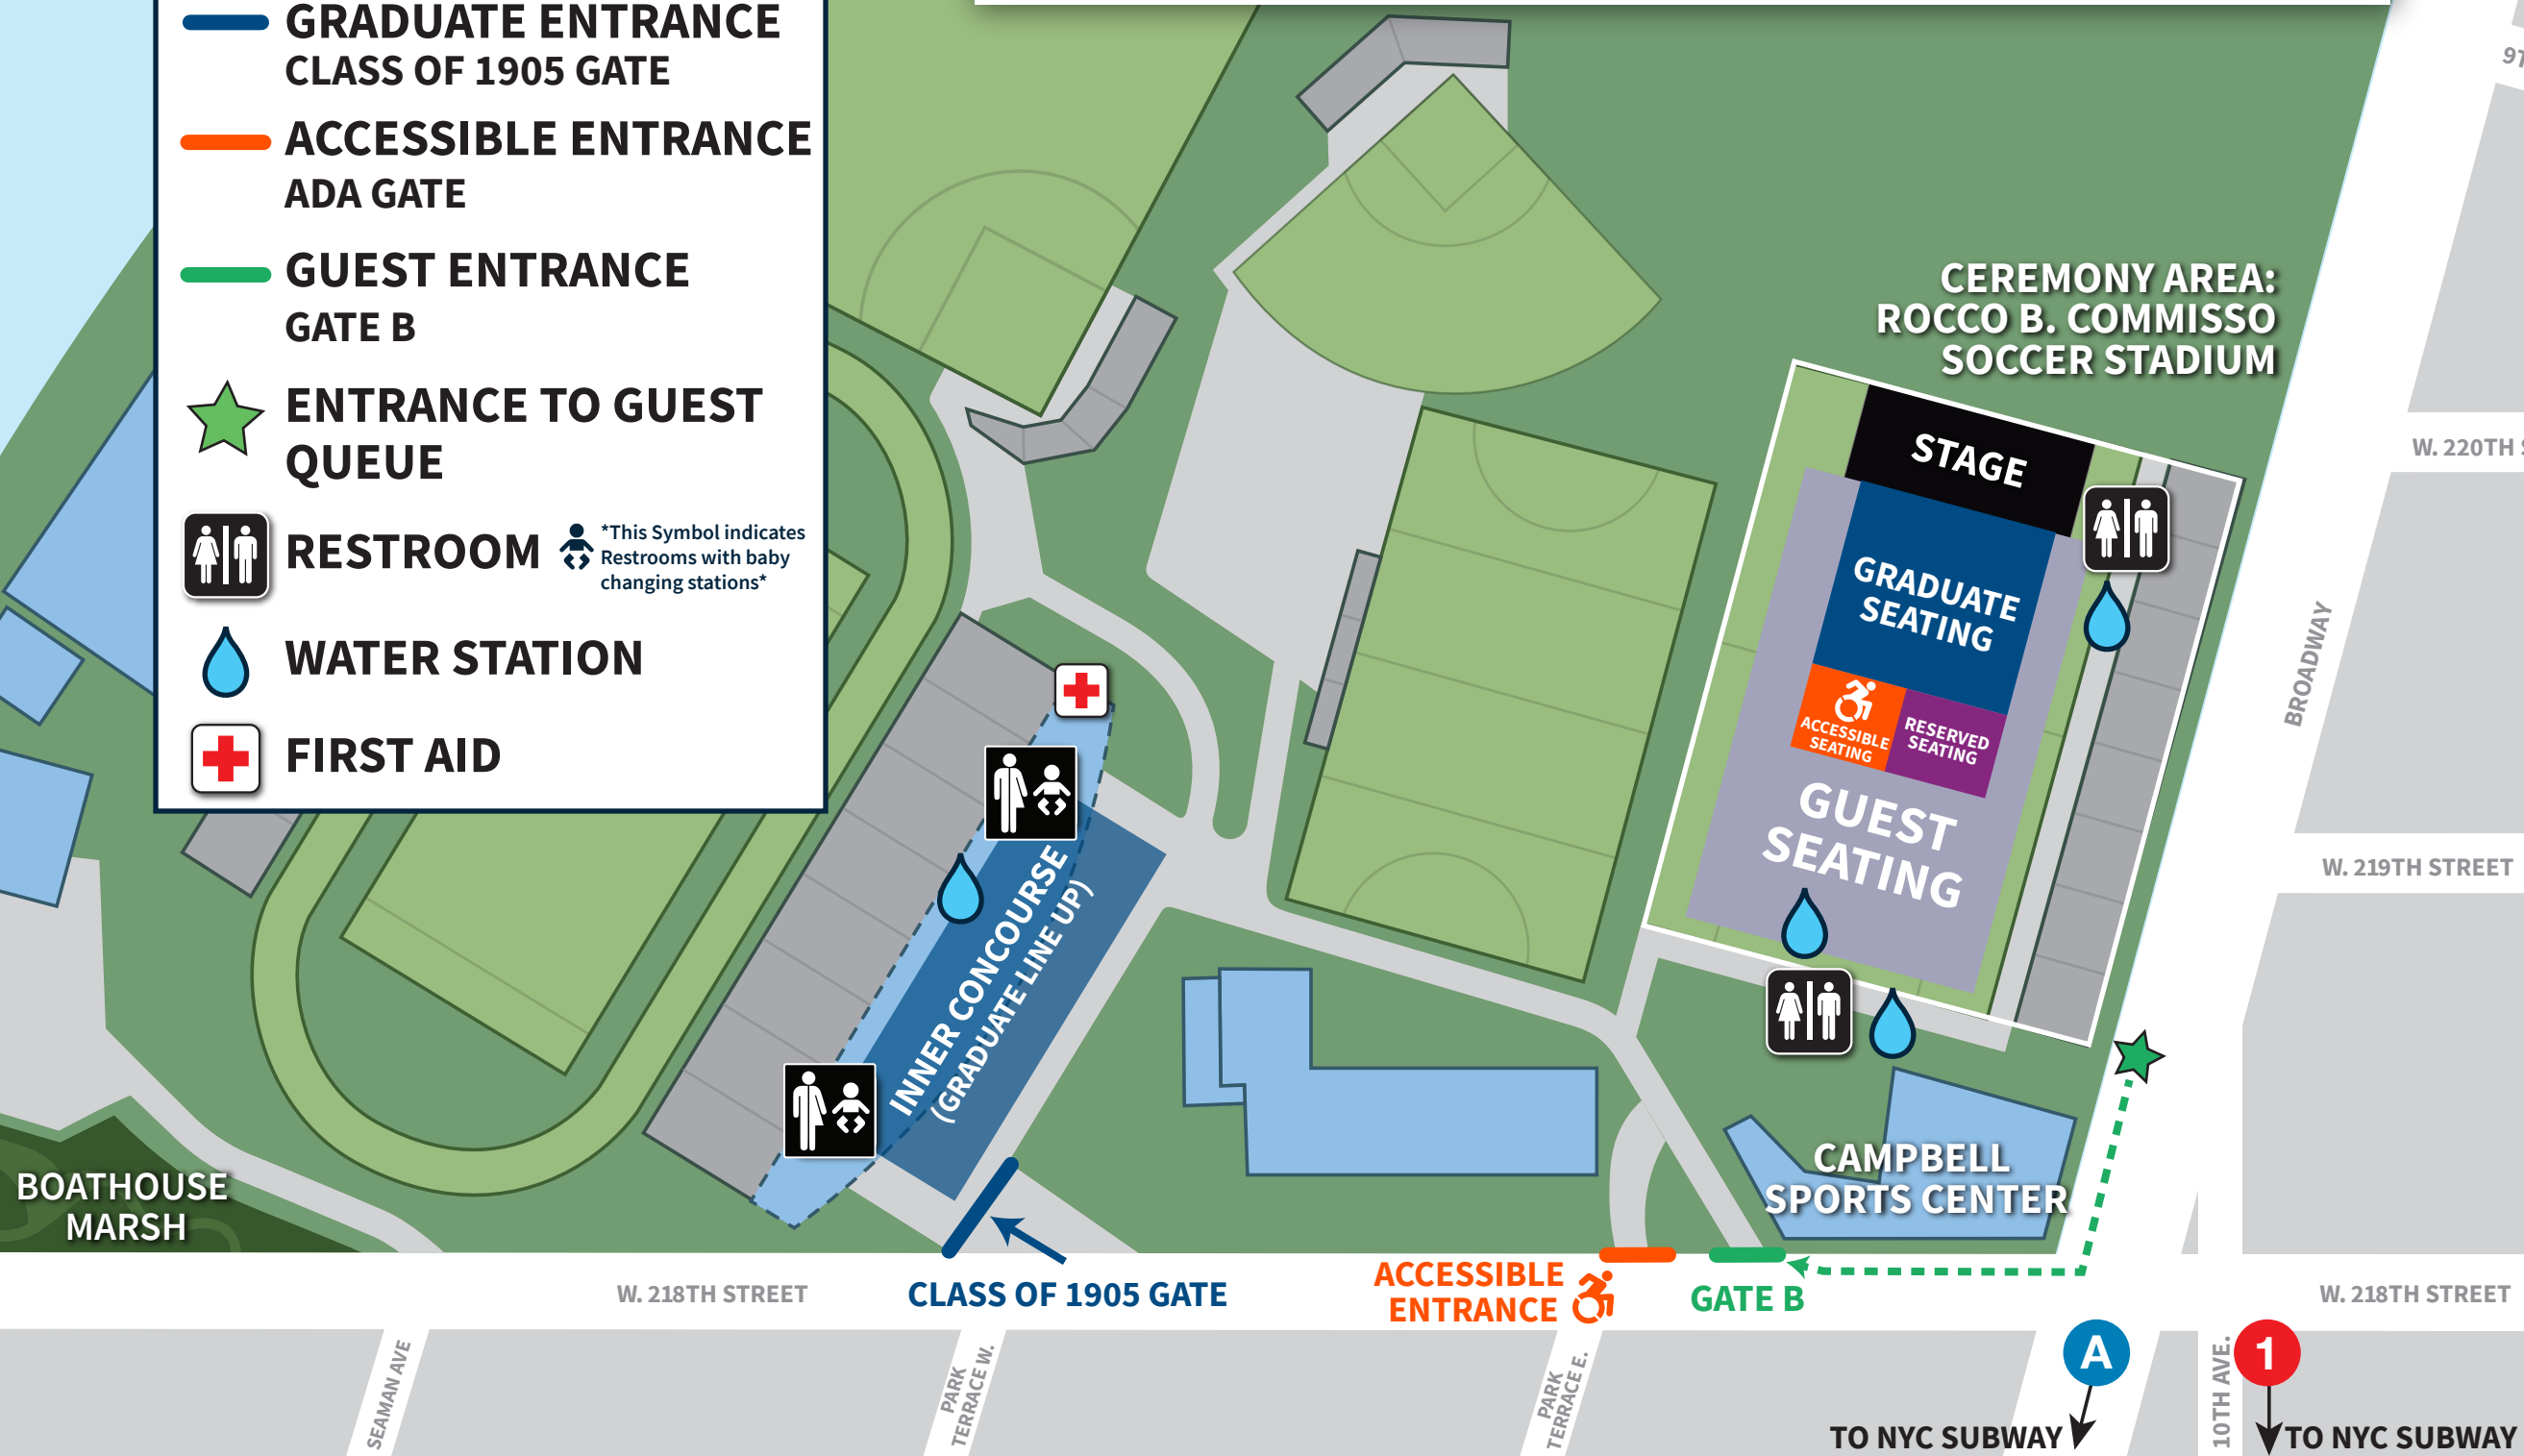

2024 CLASS DAY

BAKER ATHLETICS COMPLEX

505 W 218TH ST, NEW YORK, NY 10034

-  **GRADUATE ENTRANCE**
CLASS OF 1905 GATE
-  **ACCESSIBLE ENTRANCE**
ADA GATE
-  **GUEST ENTRANCE**
GATE B
-  **ENTRANCE TO GUEST QUEUE**
-  **RESTROOM**  *This Symbol indicates Restrooms with baby changing stations*
-  **WATER STATION**
-  **FIRST AID**

BOATHOUSE MARSH

W. 218TH STREET

CLASS OF 1905 GATE

ACCESSIBLE ENTRANCE

GATE B

TO NYC SUBWAY

10TH AVE. 1 TO NYC SUBWAY

W. 218TH STREET

BROADWAY

W. 220TH STREET

W. 219TH STREET

CEREMONY AREA:
ROCCO B. COMMISSO
SOCCER STADIUM

STAGE

GRADUATE SEATING

ACCESSIBLE SEATING

RESERVED SEATING

GUEST SEATING

CAMPBELL
SPORTS CENTER

SEAMAN AVE

PARK TERRACE W.

PARK TERRACE E.

A

1