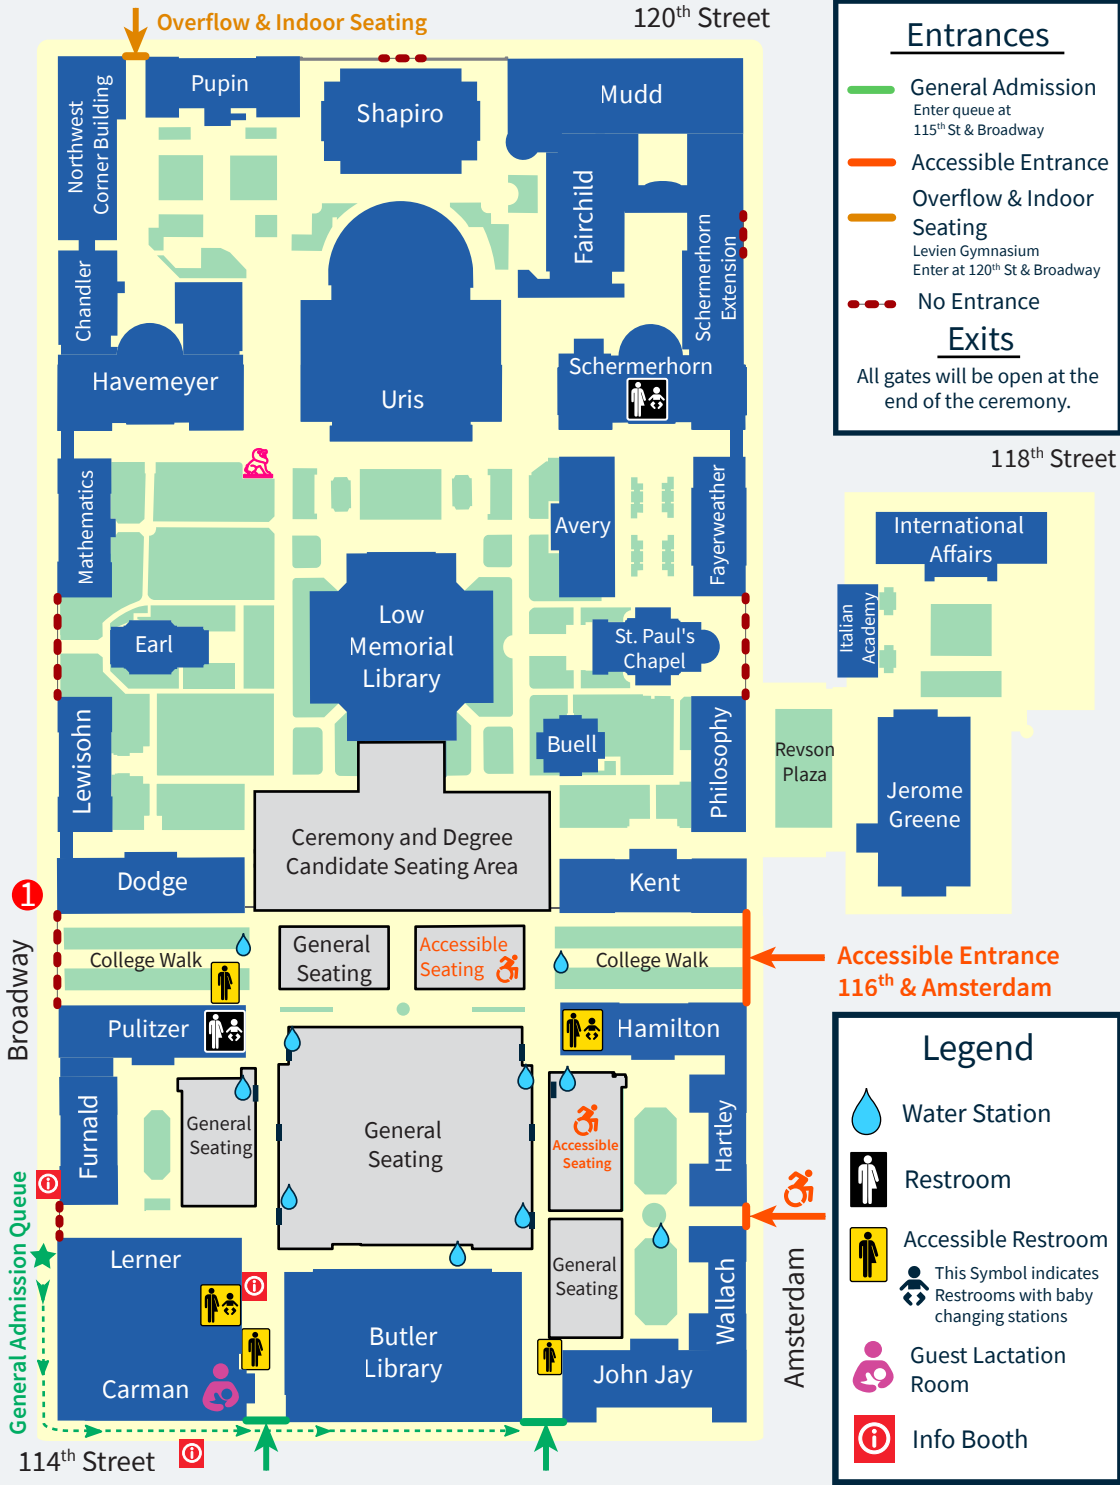

2023 COMMENCEMENT

GUEST MAP | WEDNESDAY, MAY 17

Entrances

- General Admission
Enter queue at 115th St & Broadway
- Accessible Entrance
- Overflow & Indoor Seating
Levien Gymnasium
Enter at 120th St & Broadway
- No Entrance

Exits

All gates will be open at the end of the ceremony.

Legend

- Water Station
- Restroom
- Accessible Restroom
- This Symbol indicates Restrooms with baby changing stations
- Guest Lactation Room
- Info Booth