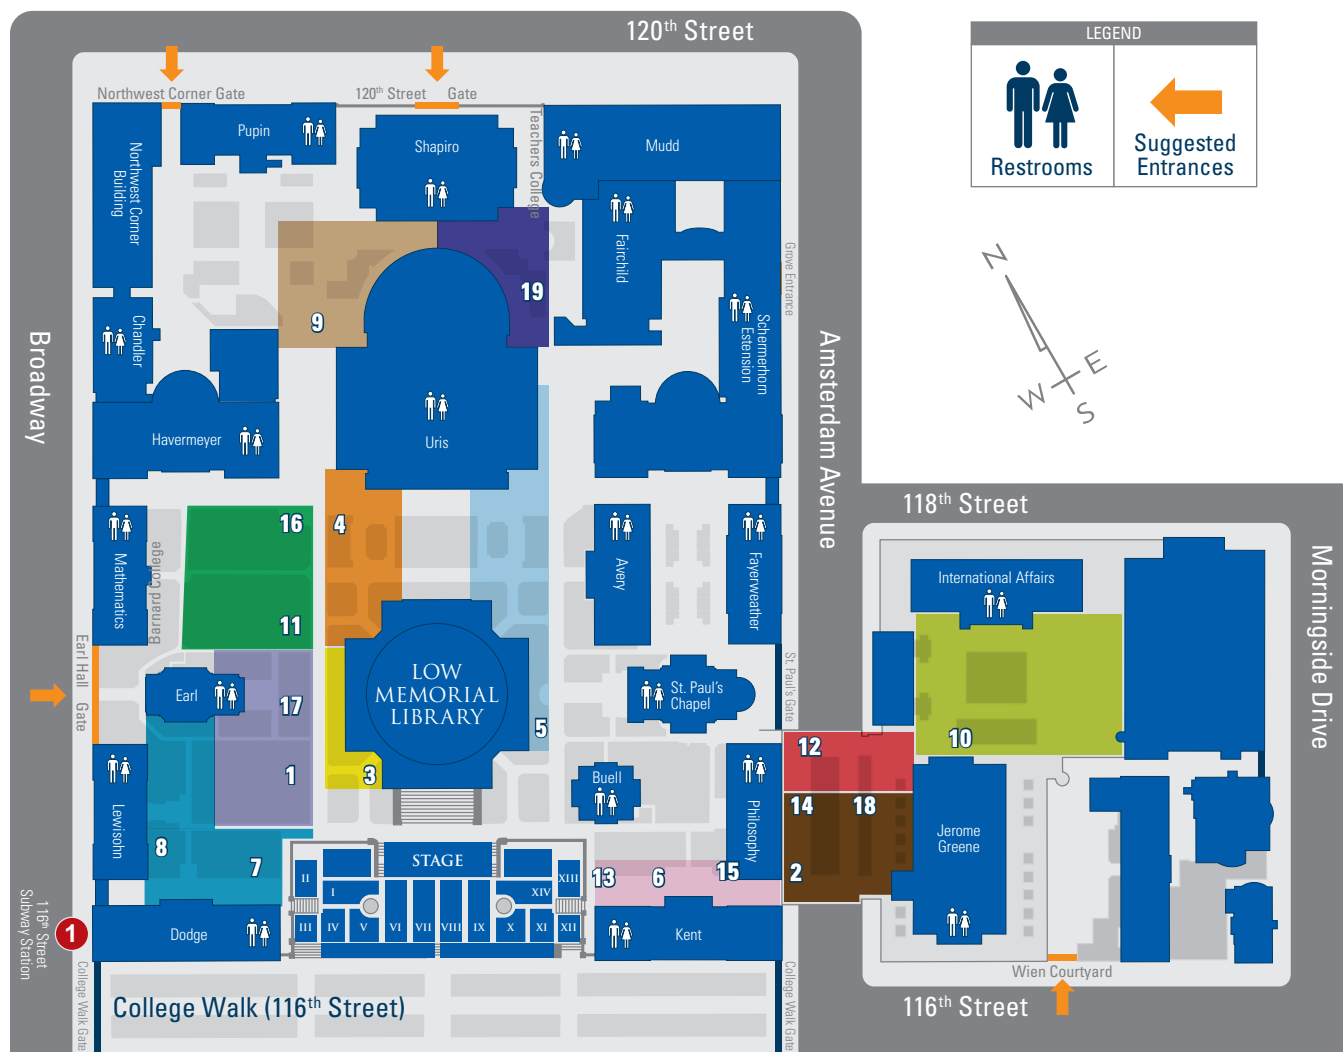

# COLUMBIA UNIVERSITY COMMENCEMENT 2018

School	Suggested Entrance	Line-up Location
Architecture, Planning & Preservation	Earl	1
School of the Arts	Wien	2
Barnard College*	Earl	3
Business School	120th St.	4
Columbia College	120th St.	5
Dental Medicine	Earl	6
Engineering & Applied Science	Earl	7
General Studies	Earl	8
Graduate School of Arts & Sciences	Earl	9
International and Public Affairs	Wien	10

School	Suggested Entrance	Line-up Location
Journalism	Earl	11
Law School	Wien	12
Medicine (M.D.)	Earl	13
Human Nutrition, Occupational Therapy, Physical Therapy	Wien	14
Nursing	Earl	15
Professional Studies	Earl	16
Public Health	Earl	17
Social Work	Wien	18
Teachers College	120th St.	19

\* Meet at respective college and march over en masse.